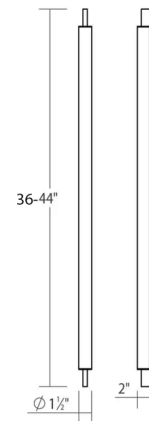

### Description

The Keel Bathroom Vanity Light offers architectural sleekness and a modern, minimal presence that works well with many interior design styles. LED light is delivered through an optical acrylic diffuser. This bath bar can be installed vertically, horizontally or in any other orientation. Dimmable with a TRIAC or ELV dimmer. Note: The included LED driver must be installed in a remote accessible location near the fixture. An optional 4.5 inch diameter backplate for mounting directly on a standard US junction box is sold separately. NOTE: Limited options available.

### Specifications

COLOR	White
BODY FINISH	Satin White
WATTAGE	22W
DIMMER	Low Voltage Electronic
DIMENSIONS	1.5"W x 44"H x 2"D
INTEGRATED LED MODULE	1 x LED/22W/120V LED

### Technical Information

COLOR RENDERING	90 CRI
LAMP COLOR	3000K
LUMENS/WATT	81.82
LUMINOUS FLUX	1800 lumens

Shown in satin white / white

CLICK TO VIEW PRODUCT

Notes: