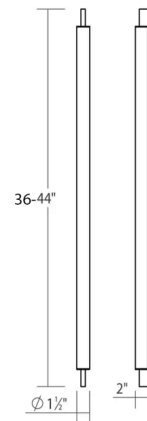

### Description

The Keel Bathroom Vanity Light offers architectural sleekness and a modern, minimal presence that works well with many interior design styles. LED light is delivered through an optical acrylic diffuser. This bath bar can be installed vertically, horizontally or in any other orientation. Dimmable with a TRIAC or ELV dimmer. Note: The included LED driver must be installed in a remote accessible location near the fixture. An optional 4.5 inch diameter backplate for mounting directly on a standard US junction box is sold separately. NOTE: Limited options available.

### Specifications

COLOR	White
BODY FINISH	Satin White
WATTAGE	22W
DIMMER	Low Voltage Electronic
DIMENSIONS	1.5"W x 44"H x 2"D
INTEGRATED LED MODULE	1 x LED/22W/120V LED

### Technical Information

COLOR RENDERING	90 CRI
LAMP COLOR	3000K
LUMENS/WATT	81.82
LUMINOUS FLUX	1800 lumens

Shown in satin white / white

CLICK TO VIEW PRODUCT

Notes: