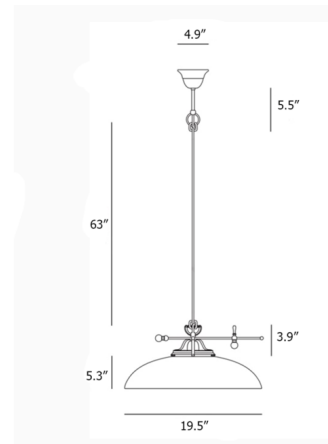

By Il Fanale

Description

The Country I Pendant combines the tradition of Italian Murano glass with a contemporary farmhouse aesthetic. A hand-blown glass shade gently diffuses the emitted light while a brass finish adds a wonderful contrast to the whole design. Includes canopy for US installation.

Shown in antique brass / white

Specifications

COLOR White
BODY FINISH Antique Brass
WATTAGE 15W
DIMMER Standard 120V
DIMENSIONS 19.488\"W x 5.315\"H
BULB NOT INCLUDED 1 x A19/Medium (E26)/15W/120V LED

Technical Information

PRODUCT DIMENSIONS Cord Length: 63"

CLICK TO VIEW PRODUCT

Notes: