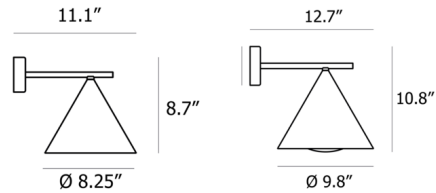

Shown in antique brass

Specifications

COLOR N/A
BODY FINISH Antique Brass
WATTAGE 10W
DIMMER Standard 120V
DIMENSIONS 9.8"W x 10.8"H x 12.7"D
BULB NOT INCLUDED 1 x A19/Medium (E26)/10W/120V LED

Technical Information

PRODUCT DIMENSIONS Backplate: 4.7" diameter

CLICK TO VIEW PRODUCT

Notes: