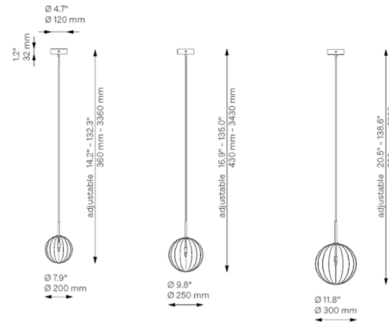

### Specifications

COLOR . . . . . Dries Ribbon  
 BODY FINISH . . . . . Lacquered Burnished Brass  
 WATTAGE . . . . . 4W  
 DIMMER . . . . . Low Voltage Electronic  
 DIMENSIONS . . . . . 7.9"W x 7.9"H  
 BULB INCLUDED . . . . . 1 x JCD/G9/4W/120V LED