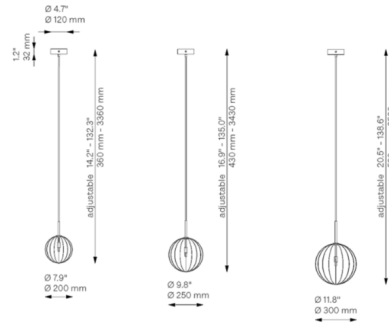

### Specifications

COLOR . . . . . Dries Ribbon  
 BODY FINISH . . . . . Lacquered Burnished Brass  
 WATTAGE . . . . . 4W  
 DIMMER . . . . . Low Voltage Electronic  
 DIMENSIONS . . . . . 7.9"W x 7.9"H  
 BULB INCLUDED . . . . . 1 x JCD/G9/4W/120V LED