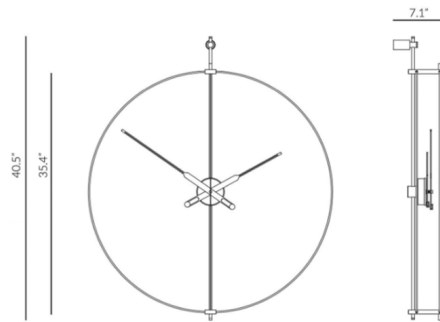

Specifications

COLOR	Walnut
BODY FINISH	Gold
WATTAGE	N/A
DIMMER	N/A
DIMENSIONS	35.4"W x 40.5"H x 7.1"D
BULB	N/A

Shown in gold / walnut

CLICK TO VIEW PRODUCT

Notes: