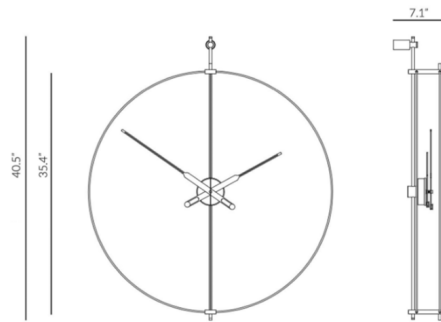

### Specifications

COLOR	Walnut
BODY FINISH	Gold
WATTAGE	N/A
DIMMER	N/A
DIMENSIONS	35.4"W x 40.5"H x 7.1"D
BULB	N/A

Shown in gold / walnut

CLICK TO VIEW PRODUCT

Notes: