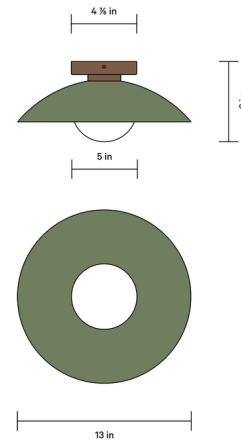

By In Common With

Description

The Arundel Orb Wall / Ceiling Light is a sculptural masterpiece, perfect in a variety of spaces in your home. The White glass globe is surrounded by a dome shade in a variety of brass finishes with hardwired or plug-in options. Perfect alone or group together for a dramatic look. Plug-In version features an On/Off Inline switch.

Shown in black canopy / black shade

Specifications

COLOR	Black Shade
BODY FINISH	Black Canopy
WATTAGE	5W
DIMMER	Not Dimmable
DIMENSIONS	13"W x 13"H x 6"D
BULB INCLUDED	1 x LED/GU24/5W/120V LED
COUNTRY OF ORIGIN	United States