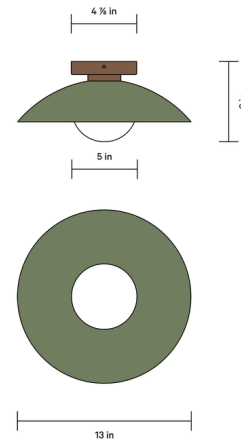

### Description

The Arundel Orb Wall / Ceiling Light is a sculptural masterpiece, perfect in a variety of spaces in your home. The White glass globe is surrounded by a dome shade in a variety of brass finishes with hardwired or plug-in options. Perfect alone or group together for a dramatic look. Plug-In version features an On/Off Inline switch.

### Specifications

COLOR	Black Shade
BODY FINISH	Black Canopy
WATTAGE	5W
DIMMER	Not Dimmable
DIMENSIONS	13"W x 13"H x 6"D
BULB INCLUDED	1 x LED/GU24/5W/120V LED
COUNTRY OF ORIGIN	United States