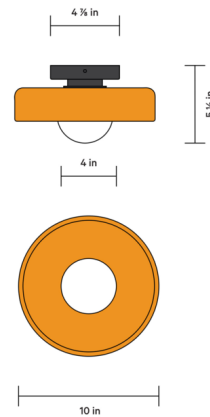

CLICK TO VIEW PRODUCT

Notes: