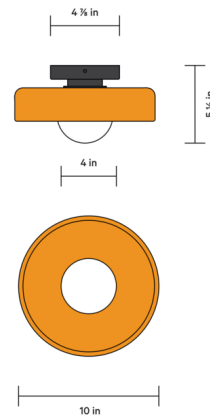

Specifications

COLOR Opaline
BODY FINISH Black Canopy
WATTAGE 5W
DIMMER Standard 120V
DIMENSIONS 10"W x 10"H x 5.5"D
BULB INCLUDED 1 x LED/GU24/5W/120V LED
COUNTRY OF ORIGIN United States

Technical Information

COLOR RENDERING 90 CRI
LAMP COLOR 2700K
LUMENS/WATT 110.00
LUMINOUS FLUX 550 lumens

Shown in black canopy / opaline

CLICK TO VIEW PRODUCT

Notes: