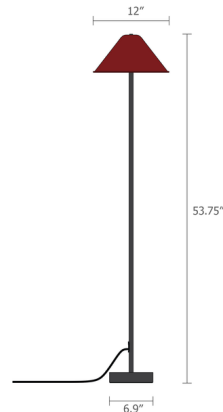

By In Common With

Description

The Eave Floor Lamp is all legs with a cute hat. Featuring a tall slender body and a cone shaped shade that is finished on the inside allowing the light to be reflected rather than absorbed by the shade producing a big glow underneath the lamp. Includes 10 feet of cord with an in-line on/off/dimmer switch located 2 feet from the plug.

Specifications

COLOR Black Shade
BODY FINISH Black
WATTAGE 8W
DIMMER Included
DIMENSIONS 12"W x 53.75"H
BULB INCLUDED 2 x G16.5/Candelabra (E12)/4W/120V LED
COUNTRY OF ORIGIN United States

Technical Information

PRODUCT DIMENSIONS Base: 6.9" diameter
LAMP LIFE 30000 hours
COLOR RENDERING 95 CRI
LAMP COLOR Warm Dim
LUMENS/WATT 110.00
LUMINOUS FLUX 440 lumens

Shown in black / black shade

CLICK TO VIEW PRODUCT

Notes: