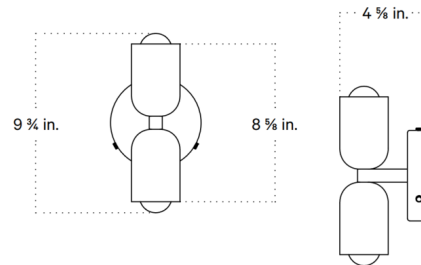

### Specifications

COLOR	N/A
BODY FINISH	Black / Black / Peach
WATTAGE	8W
DIMMER	Standard 120V
DIMENSIONS	4.9"W x 10"H x 4.6"D
BULB INCLUDED	2 x G16.5/Candelabra (E12)/4W/120V LED
COUNTRY OF ORIGIN	United States