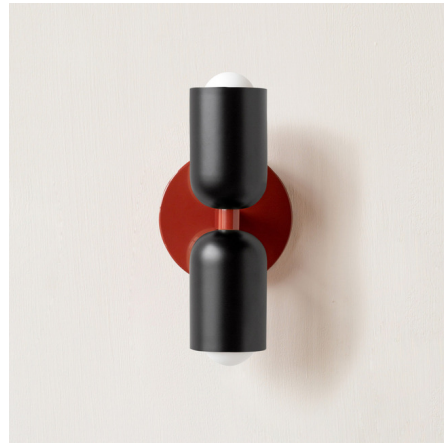

Lightology

lightology.com
866-954-4489
04-24-26

Project: _____

Company: _____

Location: _____ Fixture Type: _____

SPEC #: **ICW1372868**

Approved On: _____ Approved By: _____

Up Down Slim Wall Sconce - Overstock

By In Common With

Description

The petite and unobtrusive Up Down Wall Sconce emits a soft glow both up and down the wall.

Shown in oxide red / black

Specifications

COLOR	N/A
BODY FINISH	Oxide Red / Black
WATTAGE	8W
DIMMER	Standard 120V
DIMENSIONS	4.6"W x 10"H x 4"D
BULB INCLUDED	2 x G16.5/Candelabra (E12)/4W/120V LED
COUNTRY OF ORIGIN	United States

Technical Information

LAMP LIFE	30000 hours
COLOR RENDERING	95 CRI
LAMP COLOR	Warm Dim
LUMENS/WATT	110.00
LUMINOUS FLUX	440 lumens

CLICK TO VIEW PRODUCT

Notes: