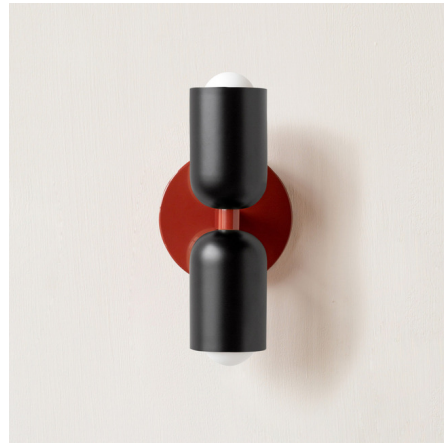

Lightology

lightology.com
866-954-4489
07-02-26

Project: _____

Company: _____

Location: _____ Fixture Type: _____

SPEC #: **ICW1372868**

Approved On: _____ Approved By: _____

Up Down Slim Wall Sconce - Overstock

By In Common With

Description

The petite and unobtrusive Up Down Wall Sconce emits a soft glow both up and down the wall.

Shown in oxide red / black

Specifications

COLOR	N/A
BODY FINISH	Oxide Red / Black
WATTAGE	8W
DIMMER	Standard 120V
DIMENSIONS	4.6"W x 10"H x 4"D
BULB INCLUDED	2 x G16.5/Candelabra (E12)/4W/120V LED
COUNTRY OF ORIGIN	United States

Technical Information

LAMP LIFE	30000 hours
COLOR RENDERING	95 CRI
LAMP COLOR	Warm Dim
LUMENS/WATT	110.00
LUMINOUS FLUX	440 lumens

CLICK TO VIEW PRODUCT

Notes: