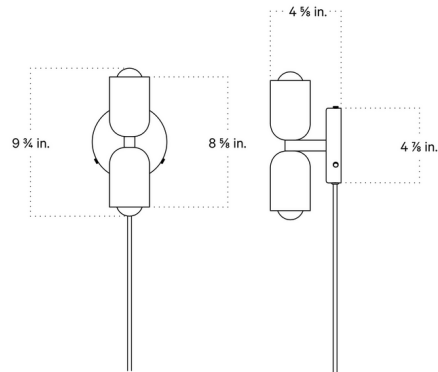

By In Common With

Description

The Brass Up Down Plug-In Wall Sconce features an upper shade, lower shade, and backplate finish in Brass. Includes 120 inch cord with On/Off switch.

Specifications

COLOR Brass Upper Shade
BODY FINISH Brass Canopy
WATTAGE 6W
DIMMER N/A
DIMENSIONS 4.875"W x 9.75"H x 4.625"D
BULB INCLUDED 2 x G16.5/Candelabra (E12)/3W/120V LED
COUNTRY OF ORIGIN United States

Technical Information

LAMP LIFE 30000 hours
COLOR RENDERING 95 CRI
LAMP COLOR 2700K
LUMENS/WATT 60.00
LUMINOUS FLUX 180 lumens

Shown in brass canopy / brass upper shade

CLICK TO VIEW PRODUCT

Notes: