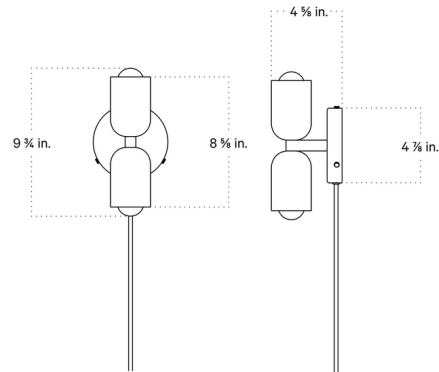

By In Common With

Description

The Brass Up Down Plug-In Wall Sconce features an upper shade, lower shade, and backplate finish in Brass. Includes 120 inch cord with On/Off switch.

Specifications

COLOR Brass Upper Shade
BODY FINISH Brass Canopy
WATTAGE 6W
DIMMER N/A
DIMENSIONS 4.875"W x 9.75"H x 4.625"D
BULB INCLUDED 2 x G16.5/Candelabra (E12)/3W/120V LED
COUNTRY OF ORIGIN United States

Technical Information

LAMP LIFE 30000 hours
COLOR RENDERING 95 CRI
LAMP COLOR 2700K
LUMENS/WATT 60.00
LUMINOUS FLUX 180 lumens

Shown in brass canopy / brass upper shade

CLICK TO VIEW PRODUCT

Notes: