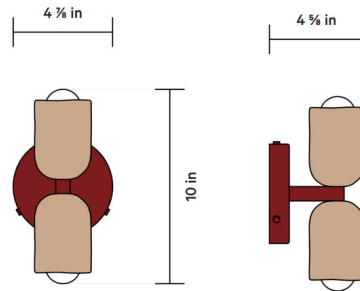

CLICK TO VIEW PRODUCT

Notes: