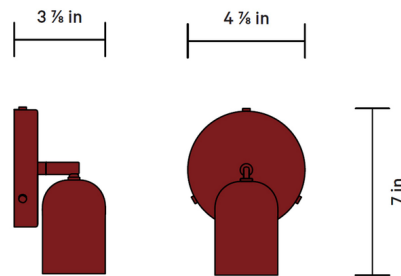

By In Common With

Description

The Spot Surface Mount is perfect for over a bedside table but can be installed on any wall or ceiling. The petite shade rotates 330 degrees for hyper-directional light. Features a rotary dimmer switch on the backplate.

Shown in black / black

Specifications

COLOR	Black
BODY FINISH	Black
WATTAGE	7W
DIMMER	Standard 120V
DIMENSIONS	4.9"W x 7"H x 3.9"D
BULB INCLUDED	1 x MR16/GU10/7W/120V LED
COUNTRY OF ORIGIN	United States