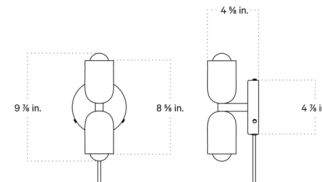

Shown in patina brass canopy / white glass

On/Off Switch On Cord

Specifications

COLOR . . . . . White Glass
BODY FINISH . . . . . Patina Brass Canopy
WATTAGE 6W
DIMMER . . . . . N/A
DIMENSIONS . . . . . 4.875"W x 9.875"H x 4.625"D
BULB INCLUDED . . . . . 2 x G16.5/Candelabra (E12)/3W/120V LED
COUNTRY OF ORIGIN . . . . . United States

Technical Information

LAMP LIFE . . . . . 30000 hours
COLOR RENDERING . . . . . 95 CRI
LAMP COLOR 2700K
LUMENS/WATT 120.00
LUMINOUS FLUX . . . . . 360 lumens