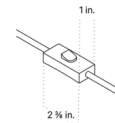

By In Common With

Description

The versatile, cute, and easy Glass Up Down Sconce features two hand-blown glass shades. Due to the handmade nature of this item, the shades are made to be the same size but are not identical. On/Off Switch on cord.

Shown in patina brass canopy / white glass

On/Off Switch On Cord

Specifications

COLOR White Glass
BODY FINISH Patina Brass Canopy
WATTAGE 6W
DIMMER N/A
DIMENSIONS 4.875"W x 9.875"H x 4.625"D
BULB INCLUDED 2 x G16.5/Candelabra (E12)/3W/120V LED
COUNTRY OF ORIGIN United States