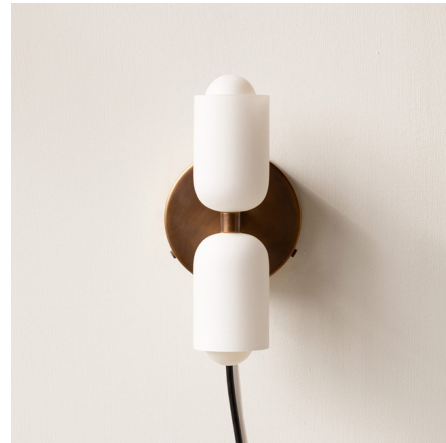

Lightology

lightology.com
866-954-4489
04-05-26

Project: _____

Company: _____

Location: _____ Fixture Type: _____

SPEC #: **ICW1372879**

Approved On: _____ Approved By: _____

Glass Up Down Plug-In Wall Sconce - Overstock

By In Common With

Description

The versatile, cute, and easy Glass Up Down Sconce features two hand-blown glass shades. Due to the handmade nature of this item, the shades are made to be the same size but are not identical. On/Off Switch on cord.

Shown in patina brass canopy / white glass

On/Off Switch On Cord

Specifications

COLOR White Glass
BODY FINISH Patina Brass Canopy
WATTAGE 6W
DIMMER N/A
DIMENSIONS 4.875"W x 9.875"H x 4.625"D
BULB INCLUDED 2 x G16.5/Candelabra (E12)/3W/120V LED
COUNTRY OF ORIGIN United States

Technical Information

LAMP LIFE 30000 hours
COLOR RENDERING 95 CRI
LAMP COLOR 2700K
LUMENS/WATT 120.00
LUMINOUS FLUX 360 lumens

CLICK TO VIEW PRODUCT

Notes: