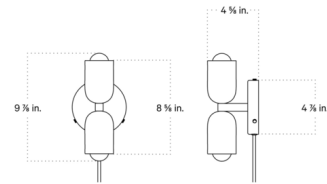

By In Common With

Description

The versatile, cute, and easy Glass Up Down Sconce features two hand-blown glass shades. Due to the handmade nature of this item, the shades are made to be the same size but are not identical. On/Off Switch on cord.

Shown in patina brass canopy / white glass

On/Off Switch On Cord

Specifications

COLOR White Glass
BODY FINISH Patina Brass Canopy
WATTAGE 6W
DIMMER N/A
DIMENSIONS 4.875"W x 9.875"H x 4.625"D
BULB INCLUDED 2 x G16.5/Candelabra (E12)/3W/120V LED
COUNTRY OF ORIGIN United States