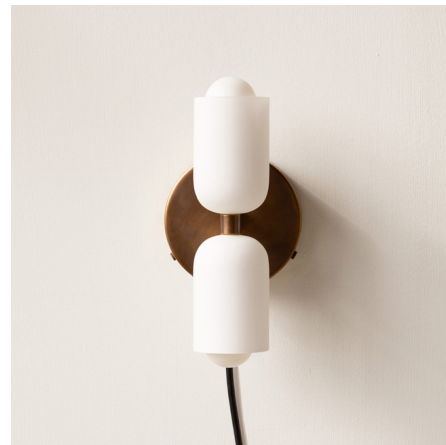

## Glass Up Down Plug-In Wall Sconce - Overstock

By In Common With

### Description

The versatile, cute, and easy Glass Up Down Sconce features two hand-blown glass shades. Due to the handmade nature of this item, the shades are made to be the same size but are not identical. On/Off Switch on cord.

Shown in patina brass canopy / white glass

On/Off Switch On Cord

### Specifications

COLOR . . . . . White Glass  
BODY FINISH . . . . . Patina Brass Canopy  
WATTAGE . . . . . 6W  
DIMMER . . . . . N/A  
DIMENSIONS . . . . . 4.875"W x 9.875"H x 4.625"D  
BULB INCLUDED . . . . . 2 x G16.5/Candelabra (E12)/3W/120V LED  
COUNTRY OF ORIGIN . . . . . United States