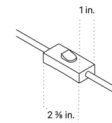

### Description

The versatile, cute, and easy Glass Up Down Sconce features two hand-blown glass shades. Due to the handmade nature of this item, the shades are made to be the same size but are not identical. On/Off Switch on cord.

### Specifications

COLOR . . . . . White Glass  
BODY FINISH . . . . . Patina Brass Canopy  
WATTAGE . . . . . 6W  
DIMMER . . . . . N/A  
DIMENSIONS . . . . . 4.875"W x 9.875"H x 4.625"D  
BULB INCLUDED . . . . . 2 x G16.5/Candelabra (E12)/3W/120V LED  
COUNTRY OF ORIGIN . . . . . United States