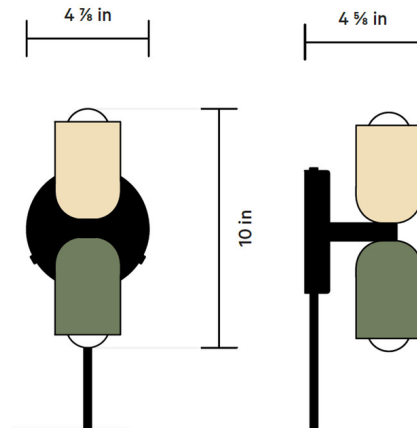

By In Common With

Description

The petite and unobtrusive Up Down Wall Sconce emits a soft glow both up and down the wall. Includes 10 foot cord with On/Off switch.

Specifications

COLOR Oxide Red Upper Shade
BODY FINISH Black / Oxide Red
WATTAGE 6W
DIMMER N/A
DIMENSIONS 4.9"W x 10"H x 4.6"D
BULB INCLUDED 2 x G16.5/Candelabra (E12)/3W/120V LED
COUNTRY OF ORIGIN United States

Technical Information

LAMP LIFE 30000 hours
COLOR RENDERING 95 CRI
LAMP COLOR 2700K
LUMENS/WATT 60.00
LUMINOUS FLUX 180 lumens

Shown in black / oxide red / oxide red upper shade

CLICK TO VIEW PRODUCT

Notes: