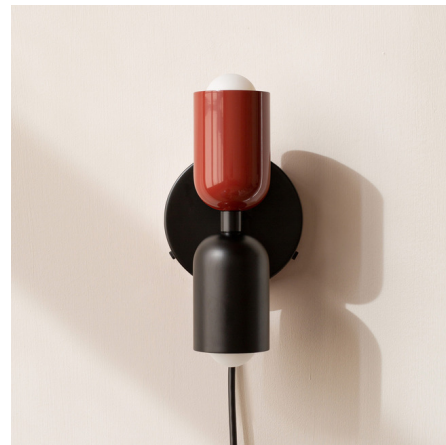

Lightology

lightology.com
866-954-4489
07-06-26

Project: _____

Company: _____

Location: _____ Fixture Type: _____

SPEC #: **ICW1372885**

Approved On: _____ Approved By: _____

Up Down Plug-In Wall Sconce - Overstock

By In Common With

Description

The petite and unobtrusive Up Down Wall Sconce emits a soft glow both up and down the wall. Includes 10 foot cord with On/Off switch.

Specifications

COLOR Oxide Red Upper Shade
BODY FINISH Black / Oxide Red
WATTAGE 6W
DIMMER N/A
DIMENSIONS 4.9"W x 10"H x 4.6"D
BULB INCLUDED 2 x G16.5/Candelabra (E12)/3W/120V LED
COUNTRY OF ORIGIN United States

Technical Information

LAMP LIFE 30000 hours
COLOR RENDERING 95 CRI
LAMP COLOR 2700K
LUMENS/WATT 60.00
LUMINOUS FLUX 180 lumens

Shown in black / oxide red / oxide red upper shade

CLICK TO VIEW PRODUCT

Notes: