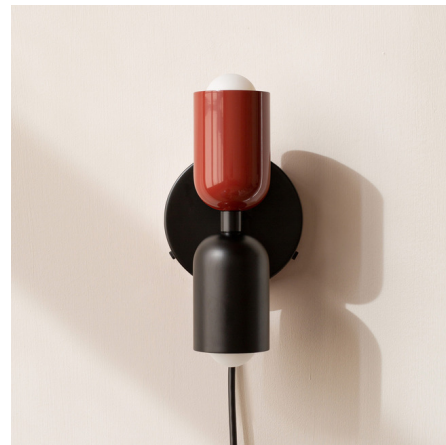

Lightology

lightology.com
866-954-4489
04-25-26

Project: _____

Company: _____

Location: _____ Fixture Type: _____

SPEC #: **ICW1372885**

Approved On: _____ Approved By: _____

Up Down Plug-In Wall Sconce - Overstock

By In Common With

Description

The petite and unobtrusive Up Down Wall Sconce emits a soft glow both up and down the wall. Includes 10 foot cord with On/Off switch.

Specifications

COLOR Oxide Red Upper Shade
BODY FINISH Black / Oxide Red
WATTAGE 6W
DIMMER N/A
DIMENSIONS 4.9"W x 10"H x 4.6"D
BULB INCLUDED 2 x G16.5/Candelabra (E12)/3W/120V LED
COUNTRY OF ORIGIN United States

Technical Information

LAMP LIFE 30000 hours
COLOR RENDERING 95 CRI
LAMP COLOR 2700K
LUMENS/WATT 60.00
LUMINOUS FLUX 180 lumens

Shown in black / oxide red / oxide red upper shade

CLICK TO VIEW PRODUCT

Notes: