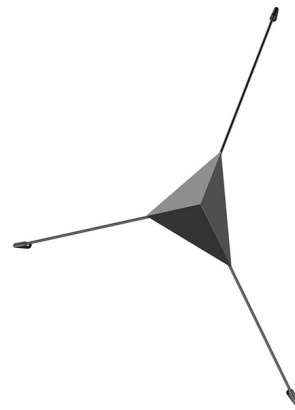

Lightology

lightology.com
866-954-4489
06-02-26

Project: _____

Company: _____

Location: _____ Fixture Type: _____

SPEC #: **SON1372903**

Approved On: _____ Approved By: _____

Abstract Medium Reflector Wall / Ceiling Light - Overstock

By Sonneman

Description

The Abstract LED Surface Mount Configuration is a sculpture of light that is reflected on a wall or ceiling from a prism-shaped reflector that hovers over the surface on thin rods extended in tension from each of the three triangular corners. Reflectors can be arranged into a unique, abstract surface sculpture of illumination. NOTE: Includes remote power supply which must be placed in an accessible remote location.

Specifications

COLOR . . . . . N/A
BODY FINISH . . . . . Satin Black
WATTAGE 11W
DIMMER . . . . . Low Voltage Electronic
DIMENSIONS . . . . . 41"L x 9"W x 25.5"H
INTEGRATED LED MODULE . . . . . 1 x LED/11W/120V LED

Technical Information

COLOR RENDERING . . . . . 90 CRI
LAMP COLOR 3000K
LUMENS/WATT 64.55
LUMINOUS FLUX . . . . . 710 lumens

Shown in satin black