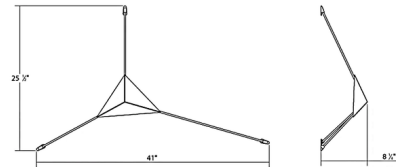

CLICK TO VIEW PRODUCT

Notes: