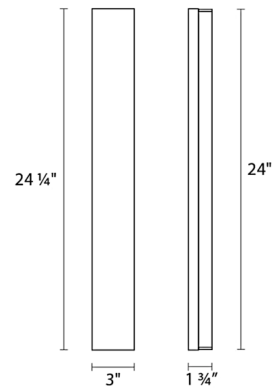

Lightology

lightology.com
866-954-4489
04-21-26

Project: _____

Company: _____

Location: _____ Fixture Type: _____

SPEC #: **SONI372905**

Approved On: _____ Approved By: _____

Vanity Wide Bathroom Vanity Light - Overstock

By SONNEMAN

Description

The Vanity Wide Bathroom Vanity Light features even LED illumination with an optical acrylic diffuser in a compact form that enables mounting flush. Offered in a slim, wide and extra wide option. Transformer mounts inside junction box. NOTE: Fixture is only 3 inch in width and does not mount to a standard junction box - requires a 2x4 inch junction box.

Specifications

COLOR . . . . . White
BODY FINISH . . . . . Polished Chrome
WATTAGE 27W
DIMMER . . . . . Low Voltage Electronic
DIMENSIONS . . . . . 3"W x 24.25"H x 1.75"D
INTEGRATED LED MODULE . . . . . 1 x LED/27W/120V LED

Technical Information

COLOR RENDERING . . . . . 90 CRI
LAMP COLOR 3000K
LUMENS/WATT 53.70
LUMINOUS FLUX . . . . . 1450 lumens

Shown in polished chrome / white

CLICK TO VIEW PRODUCT

Notes: