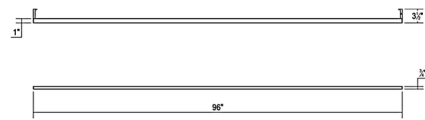

Lightology

lightology.com
866-954-4489
06-21-26

Project: _____

Company: _____

Location: _____ Fixture Type: _____

SPEC #: **SON1372910**

Approved On: _____ Approved By: _____

Thin-Line 96 Inch One-Sided Wall Light - Overstock By Sonneman

Description

Sleek and minimal in form, the Thin-Line Wall Light embodies geometric architectural style and integrates beautifully into modern spaces. Use it to illuminate a range of areas including commercial settings, living rooms, bathrooms, and hallways. It is made of aluminum with an optical acrylic diffuser and can be installed horizontally, vertically, or in any other orientation. One-sided directs light in a single direction, creating an uplight or downlight. Note: Thin-Line does not mount to a US junction box and the included LED driver must be installed in a remote accessible location near the fixture.

Shown in satin white / white acrylic

Specifications

COLOR White Acrylic
BODY FINISH Satin White
WATTAGE 47W
DIMMER Low Voltage Electronic
DIMENSIONS 96"W x 1"H x 3.5"D
INTEGRATED LED MODULE 1 x LED/47W/120V LED