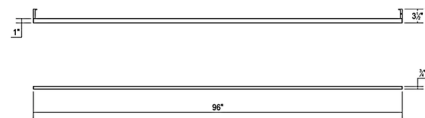

Lightology

lightology.com
866-954-4489
04-18-26

Project: _____

Company: _____

Location: _____ Fixture Type: _____

SPEC #: **SON1372910**

Approved On: _____ Approved By: _____

Thin-Line 96 Inch One-Sided Wall Light - Overstock

By SONNEMAN

Description

Sleek and minimal in form, the Thin-Line Wall Light embodies geometric architectural style and integrates beautifully into modern spaces. Use it to illuminate a range of areas including commercial settings, living rooms, bathrooms, and hallways. It is made of aluminum with an optical acrylic diffuser and can be installed horizontally, vertically, or in any other orientation. One-sided directs light in a single direction, creating an uplight or downlight. Note: Thin-Line does not mount to a US junction box and the included LED driver must be installed in a remote accessible location near the fixture.

Shown in satin white / white acrylic

Specifications

COLOR . . . . . White Acrylic
BODY FINISH . . . . . Satin White
WATTAGE 47W
DIMMER . . . . . Low Voltage Electronic
DIMENSIONS . . . . . 96"W x 1"H x 3.5"D
INTEGRATED LED MODULE . . . . . 1 x LED/47W/120V LED

Technical Information

COLOR RENDERING . . . . . 90 CRI
LAMP COLOR 3000K
LUMENS/WATT 38.30
LUMINOUS FLUX . . . . . 1800 lumens

CLICK TO VIEW PRODUCT

Notes: