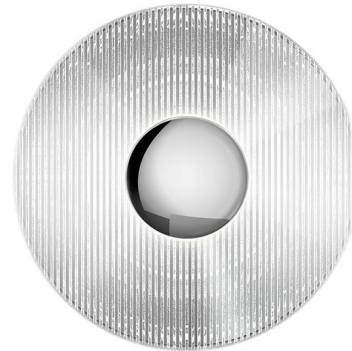

Lightology

lightology.com
866-954-4489
07-09-26

Project: _____

Company: _____

Location: _____ Fixture Type: _____

SPEC #: **SON1372914**

Approved On: _____ Approved By: _____

Meclisse Wall Sconce - Overstock By Sonneman

Description

The Meclisse Wall Sconce features circular discs shielding an LED light source, providing illumination through the ribbed glass disc. Available in Polished Chrome finish with a clear ribbed glass disc. Dimmable with a Triac or electronic low voltage (ELV) dimmer, sold separately.

Shown in polished chrome / clear ribbed glass

Specifications

COLOR Clear Ribbed Glass
BODY FINISH Polished Chrome
WATTAGE 15W
DIMMER Low Voltage Electronic
DIMENSIONS 9"W x 2.75"D
INTEGRATED LED MODULE 1 x LED/15W/120V LED