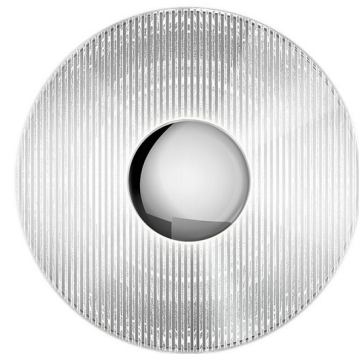

Lightology

lightology.com
866-954-4489
04-27-26

Project: _____

Company: _____

Location: _____ Fixture Type: _____

SPEC #: **SON1372914**

Approved On: _____ Approved By: _____

Meclisse Wall Sconce - Overstock By SONNEMAN

Description

The Meclisse Wall Sconce features circular discs shielding an LED light source, providing illumination through the ribbed glass disc. Available in Polished Chrome finish with a clear ribbed glass disc. Dimmable with a Triac or electronic low voltage (ELV) dimmer, sold separately.

Shown in polished chrome / clear ribbed glass

Specifications

COLOR Clear Ribbed Glass
BODY FINISH Polished Chrome
WATTAGE 15W
DIMMER Low Voltage Electronic
DIMENSIONS 9"W x 2.75"D
INTEGRATED LED MODULE 1 x LED/15W/120V LED