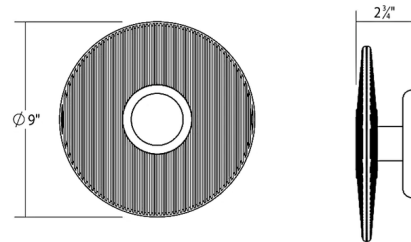

Description

The Meclisse Wall Sconce features circular discs shielding an LED light source, providing illumination through the ribbed glass disc. Available in Polished Chrome finish with a clear ribbed glass disc. Dimmable with a Triac or electronic low voltage (ELV) dimmer, sold separately.

Shown in polished chrome / clear ribbed glass

Specifications

COLOR Clear Ribbed Glass
BODY FINISH Polished Chrome
WATTAGE 15W
DIMMER Low Voltage Electronic
DIMENSIONS 9"W x 2.75"D
INTEGRATED LED MODULE 1 x LED/15W/120V LED