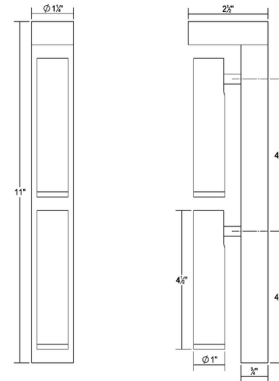

CLICK TO VIEW PRODUCT

Notes: