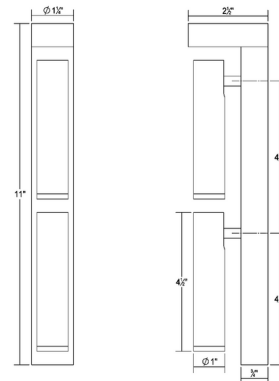

CLICK TO VIEW PRODUCT

Notes: