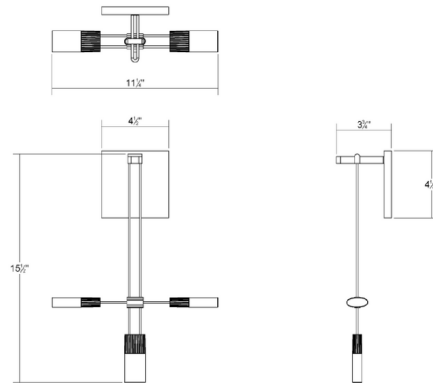

Shown in satin black

CLICK TO VIEW PRODUCT

Notes: