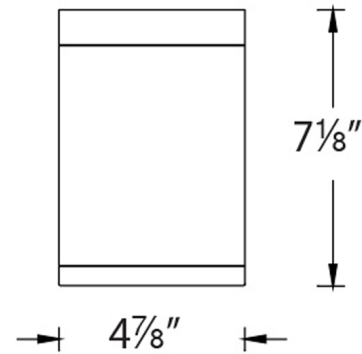

Shown in graphite

CLICK TO VIEW PRODUCT

Notes: