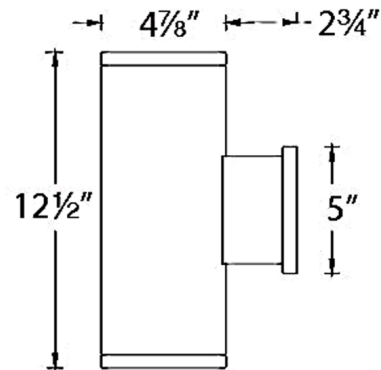

CLICK TO VIEW PRODUCT

Notes: