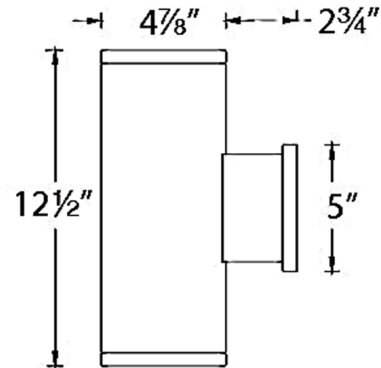

### Description

The Tube 5 Inch Architectural Wall Light with Straight Up and Down Beam is a high performance exterior rated LED wall mount light in an appealing cylindrical profile. 3500K color temperature with 25 degree beam angle. Driver concealed within the fixture. 120-277V. Dimmable with ELV (100-5%) at 120V, or 0-10V (100-1%) at 120-277V.

### Specifications

COLOR	Clear
BODY FINISH	Bronze
WATTAGE	50W
DIMMER	Low Voltage Electronic
DIMENSIONS	4.88"W x 12.5"H x 7.63"D
INTEGRATED LED MODULE	1 x LED/50W/120-277V LED

### Technical Information

LAMP LIFE	60000 hours
BEAM ANGLE	25°
COLOR RENDERING	85 CRI
LAMP COLOR	3500K
LUMENS/WATT	95.20
LUMINOUS FLUX	4760 lumens

Shown in bronze / clear

CLICK TO VIEW PRODUCT

Notes: