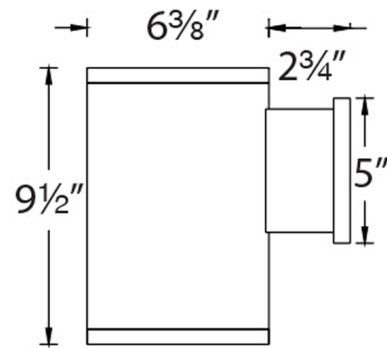

Lightology

lightology.com
866-954-4489
04-22-26

Project: _____
 Company: _____
 Location: _____ Fixture Type: _____
 SPEC #: **WAC1372954**
 Approved On: _____ Approved By: _____

Tube 6 inch Up or Down Away From Wall 27K 85CRI - Overstock By WAC Lighting

Description

The Tube 6 Inch Up or Down Away From Wall Architectural Wall Light with Up or Down Beam is a high performance exterior rated LED wall mount light in an appealing cylindrical profile. Driver concealed within the fixture. 120-277V. Dimmable with ELV (100-5%) at 120V, or 0-10V (100-1%) at 120-277V. NOTE: Up or down away from wall, 2700K, 85CRI, 38 degree beam angle.

Shown in bronze / clear

Specifications

COLOR	Clear
BODY FINISH	Bronze
WATTAGE	35W
DIMMER	Low Voltage Electronic
DIMENSIONS	6.38"W x 9.5"H x 9.13"D
INTEGRATED LED MODULE	1 x LED/35W/120-277V LED

Technical Information

BEAM ANGLE	38°
COLOR RENDERING	85 CRI
LAMP COLOR	2700K
LUMENS/WATT	98.14
LUMINOUS FLUX	3435 lumens

CLICK TO VIEW PRODUCT

Notes: