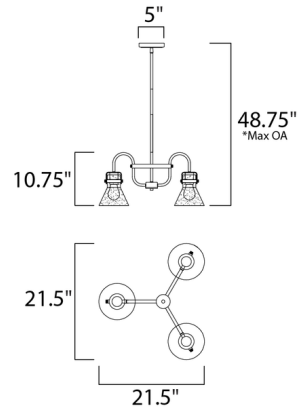

Description

Seafarer Chandelier is a nautical inspired masterpiece. Features a Clear Seedy glass cone, that offers abundant lighting and compliments the yoke finished frame.

Specifications

COLOR Clear Seedy
BODY FINISH Polished Chrome
WATTAGE 180W
DIMMER Standard 120V
DIMENSIONS 21.5"W x 10.75"H
BULB NOT INCLUDED 3 x Edison ST-Shape/Medium (E26)/60W/120V LED

Technical Information

PRODUCT DIMENSIONS Downrod Lengths: (1) 3", (3) 12" included.

Notes:

Shown in polished chrome / clear seedy

*max overall height

CLICK TO VIEW PRODUCT