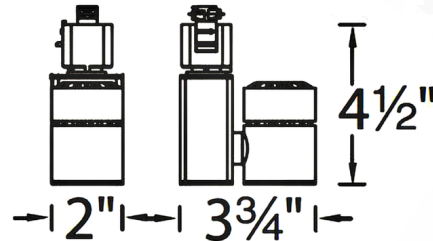

CLICK TO VIEW PRODUCT

Notes: