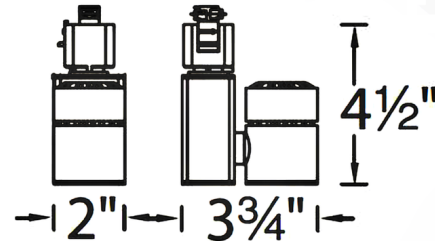

### Description

The 1014 Exterminator J-Track Head offers superior light output in a small, unobtrusive design and is ideal for upscale residential and commercial environments. 360 degree horizontal rotation and 180 degree vertical aiming. Available in White with 3000K, 90 CRI, with 23 or 37 degree beam angle. Compatible with WAC J Series single circuit track and Juno 120 volt single circuit and two circuit track systems.

### Specifications

COLOR	N/A
BODY FINISH	White
WATTAGE	13W
DIMMER	Low Voltage Electronic
DIMENSIONS	3.75"W x 4.5"H x 2"D
INTEGRATED LED MODULE	1 x LED/13W/120V LED

### Technical Information

LAMP LIFE	100000 hours
BEAM ANGLE	23°
COLOR RENDERING	90 CRI
LAMP COLOR	3000K
LUMENS/WATT	70.77
LUMINOUS FLUX	920 lumens

Shown in white

CLICK TO VIEW PRODUCT

Notes: