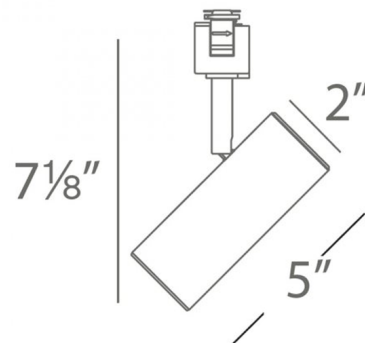

Description

LED2010 Silo X10 Track Head offers superior light output in a small, sleek design. 350 degree horizontal and 90 degree vertical aiming. Dims to 5% with low-voltage electronic dimmers. UL listed. Energy Star. Compatible with WAC J Series single circuit track and Juno 120 volt single circuit and two circuit track systems.

Specifications

COLOR	N/A
BODY FINISH	White
WATTAGE	10W
DIMMER	Low Voltage Electronic
DIMENSIONS	7.18"L x 2"W x 5"H
INTEGRATED LED MODULE	1 x LED/10W/120V LED
COUNTRY OF ORIGIN	China

Technical Information

LAMP LIFE	60000 hours
BEAM ANGLE	35°
COLOR RENDERING	90 CRI
LAMP COLOR	3000K
LUMENS/WATT	79.00
LUMINOUS FLUX	790 lumens

Shown in white

CLICK TO VIEW PRODUCT

Notes: