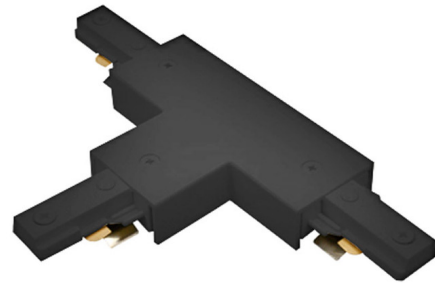

Lightology

lightology.com
866-954-4489
05-20-26

Project: _____

Company: _____

Location: _____ Fixture Type: _____

SPEC #: **WAC1372977**

Approved On: _____ Approved By: _____

J-Track T Connector - Overstock By WAC Lighting

Description

Track T Connector is used to join three track sections in a T configuration. Power feedable. T connector with opposite polarity can be custom ordered. Designed for use with WAC Lighting Juno series track.

Shown in black

Specifications

COLOR	N/A
BODY FINISH	Black
WATTAGE	N/A
DIMMER	N/A
DIMENSIONS	7.25"W x 0.75"H x 4.25"D
BULB	N/A
COUNTRY OF ORIGIN	China

CLICK TO VIEW PRODUCT

Notes: