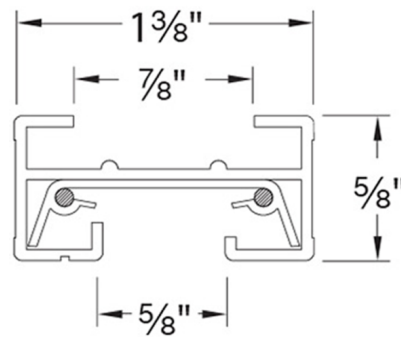

Description

Track T Connector is used to join three track sections in a T configuration. Power feedable. T connector with opposite polarity can be custom ordered. Designed for use with WAC Lighting Juno series track.

Shown in black

Specifications

COLOR	N/A
BODY FINISH	Black
WATTAGE	N/A
DIMMER	N/A
DIMENSIONS	7.25"W x 0.75"H x 4.25"D
BULB	N/A
COUNTRY OF ORIGIN	China

CLICK TO VIEW PRODUCT

Notes: