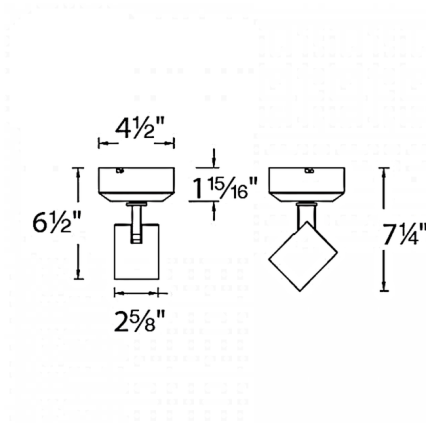

Specifications

COLOR N/A
BODY FINISH White
WATTAGE 10W
DIMMER Low Voltage Electronic
DIMENSIONS 4.5"W x 7.25"H
INTEGRATED LED MODULE 1 x LED/10W/120-277V LED

Technical Information

LAMP LIFE 50000 hours
BEAM ANGLE 6°
COLOR RENDERING 90 CRI
LAMP COLOR 3000K
LUMENS/WATT 49.50
LUMINOUS FLUX 495 lumens

Shown in white

CLICK TO VIEW PRODUCT

Notes: