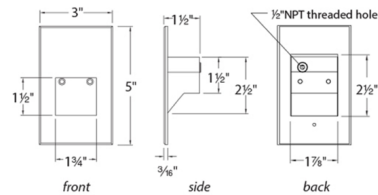

CLICK TO VIEW PRODUCT

Notes: