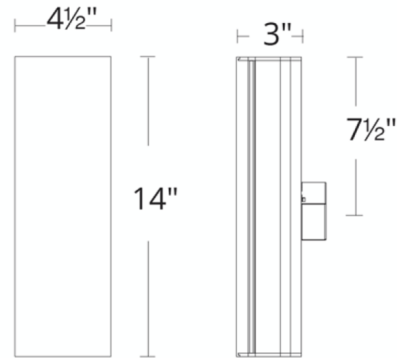

By Modern Forms

Description

The I-Beam Wall Light features aluminum construction with an acrylic diffuser. LEDs are positioned both to illuminate the wall surrounding the wall light and to minimize glare from any angle. Vertical or horizontal mount applications. Universal voltage driver within standard 4 inch junction box. Dimmable with a low voltage electronic dimmer, sold separately.

Shown in brushed aluminum / white

Specifications

COLOR	White
BODY FINISH	Brushed Aluminum
WATTAGE	20.5W
DIMMER	Low Voltage Electronic
DIMENSIONS	4.5"W x 14"H x 3"D
INTEGRATED LED MODULE	1 x LED/20.5W/120-277V LED
COUNTRY OF ORIGIN	China