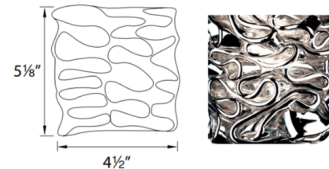

CLICK TO VIEW PRODUCT

Notes: