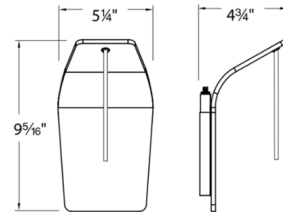

CLICK TO VIEW PRODUCT

Notes: