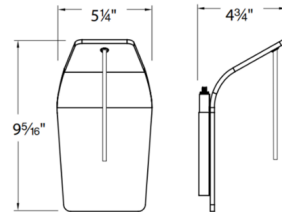

CLICK TO VIEW PRODUCT

Notes: