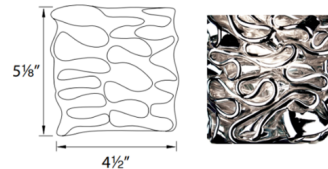

CLICK TO VIEW PRODUCT

Notes: