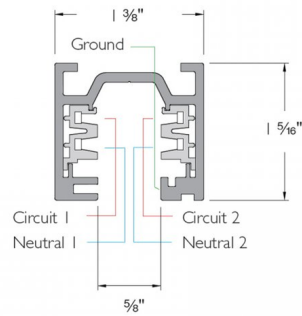

By WAC Lighting

Description

W Track 120 Volt Architectural Surface Mount is a heavy duty architectural grade track with two independently controllable circuits. Power per circuit: 1920 watts max. Operating current: Each circuit rated 20 amps for a total of 40 amps. Available in a 4 foot length in White.

Shown in white

120V System Track

Specifications

COLOR	N/A
BODY FINISH	White
WATTAGE	N/A
DIMMER	N/A
DIMENSIONS	48"L x 1.4"W x 1.3"H
BULB	N/A
COUNTRY OF ORIGIN	China

CLICK TO VIEW PRODUCT

Notes: