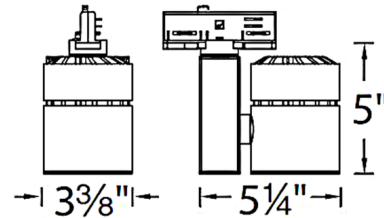

### Description

W Series Exterminator II Track Head offers superior light output in a small, unobtrusive design. Developed for upscale residential and commercial environments. Die-cast aluminum construction with a powder-coated White finish. 36 watt 120 volt 90CRI, 55 degree beam spread, 2700K color temperature. 365 degree horizontal and 180 degree vertical aiming. For use with WAC Lighting W-Series 120V (2-circuit) track.

### Specifications

COLOR	N/A
BODY FINISH	White
WATTAGE	36W
DIMMER	Low Voltage Electronic
DIMENSIONS	3.38"W x 5"H x 5.25"D
INTEGRATED LED MODULE	1 x LED/36W/120V LED