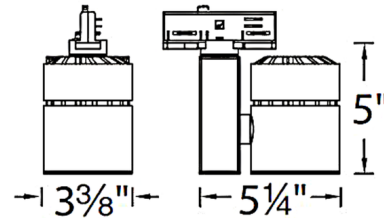

By WAC Lighting

Description

W Series Exterminator II Track Head offers superior light output in a small, unobtrusive design. Developed for upscale residential and commercial environments. Die-cast aluminum construction with a powder-coated White finish. 36 watt 120 volt 90CRI, 55 degree beam spread, 2700K color temperature. 365 degree horizontal and 180 degree vertical aiming. For use with WAC Lighting W-Series 120V (2-circuit) track.

Shown in white

Specifications

COLOR N/A
BODY FINISH White
WATTAGE 36W
DIMMER Low Voltage Electronic
DIMENSIONS 3.38"W x 5"H x 5.25"D
INTEGRATED LED MODULE 1 x LED/36W/120V LED

Technical Information

BEAM ANGLE 51°
COLOR RENDERING 90 CRI
LAMP COLOR 2700K
LUMENS/WATT 66.11
LUMINOUS FLUX 2380 lumens