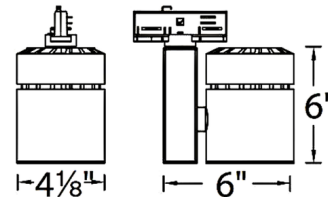

By WAC Lighting

Description

The W Series Exterminator II 1052 46 Watt, 3000K color temperature, 90CRI 120 Volt Track Head with 55 degree beam angle offers superior light output in a small, unobtrusive design. Developed for upscale residential and commercial environments. Die-cast aluminum construction with a powder-coated finish and removable front cap for easy change of lenses or accessories. Accommodates 1 lens accessory and 1 glare control accessory. 365 degree horizontal rotation and 180 degree vertical aiming. Driver concealed within the fixture. TRIAC and ELV dimming. Designed for use with WAC Lighting 120 Volt W track (2-circuit) surface mount track.

Shown in white

Specifications

| | |
|-----------------------|------------------------|
| COLOR | N/A |
| BODY FINISH | White |
| WATTAGE | 46W |
| DIMMER | Low Voltage Electronic |
| DIMENSIONS | 4.13"W x 6"H x 6"D |
| INTEGRATED LED MODULE | 1 x LED/46W/120V LED |