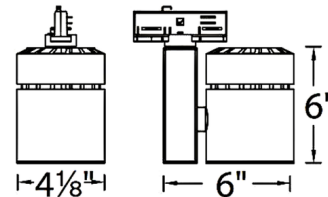

CLICK TO VIEW PRODUCT

Notes: