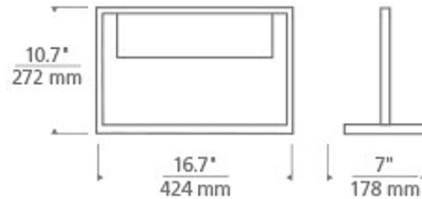

Shown in natural brass

Specifications

COLOR	N/A
BODY FINISH	Natural Brass
WATTAGE	10W
DIMMER	Included
DIMENSIONS	16.7"W x 10.7"H x 7"D
INTEGRATED LED MODULE	1 x LED/10W/120-230V LED
COUNTRY OF ORIGIN	China

Technical Information

PRODUCT DIMENSIONS	Cord Length: 72" Black Cloth
COLOR RENDERING	90 CRI
LAMP COLOR	2700K
LUMENS/WATT	53.70
LUMINOUS FLUX	537 lumens

CLICK TO VIEW PRODUCT

Notes: