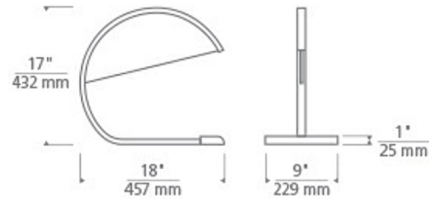

### Specifications

COLOR . . . . . N/A  
BODY FINISH . . . . . Natural Brass  
WATTAGE . . . . . 9.4W  
DIMMER . . . . . Included  
DIMENSIONS . . . . . 9"W x 17"H x 18"D  
INTEGRATED LED MODULE . . . . . 1x LED/9.4W/120-230V LED  
COUNTRY OF ORIGIN . . . . . China