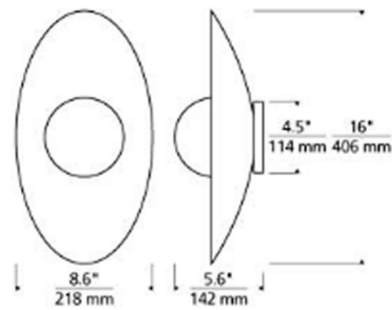

CLICK TO VIEW PRODUCT

Notes: