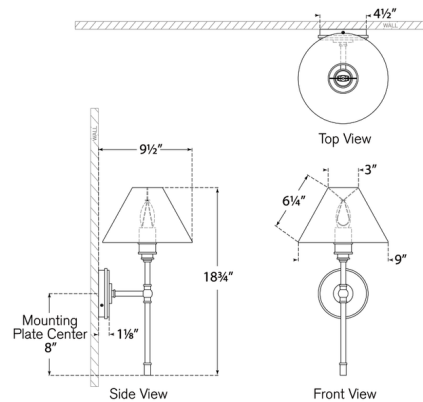

Specifications

COLOR N/A
BODY FINISH Polished Nickel
WATTAGE 6.5W
DIMMER Standard 120V
DIMENSIONS 9"W x 18.75"H x 9.25"D
BULB NOT INCLUDED 1 x B11/Medium (E26)/6.5W/120V LED

Shown in polished nickel

CLICK TO VIEW PRODUCT