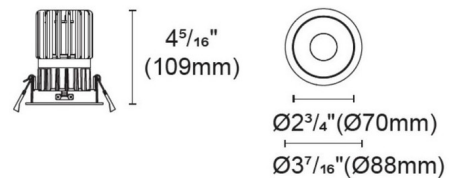

Lightology

lightology.com
866-954-4489
04-22-26

Project: _____
 Company: _____
 Location: _____ Fixture Type: _____
 SPEC #: **EDG1373119**
 Approved On: _____ Approved By: _____

Luca 2.7 inch Round TruColor RGBTW 24V Fixed Downlight with Trim By PureEdge Lighting

Specifications

REFLECTOR/BAFFLE COLOR	White
BODY FINISH	White
WATTAGE	14W
DIMMER	N/A
DIMENSIONS	2.93"W x 4.29"H
INTEGRATED LED MODULE	1 x LED/14W/24V LED

Technical Information

APERTURE SHAPE	Round
HOUSING HEIGHT	4.5"
HOUSING TYPE	Remodel NON IC
CEILING TYPE	Drywall with Trim
FUNCTION	Downlight
LAMP LIFE	50000 hours
BEAM ANGLE	20°
COLOR RENDERING	92 CRI
LAMP COLOR	RGB+White
LUMENS/WATT	45.79
LUMINOUS FLUX	641 lumens

Shown in white / white

Round Trim

CLICK TO VIEW PRODUCT

Notes: