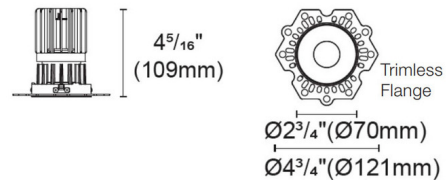

Specifications

REFLECTOR/BAFFLE COLOR	White
BODY FINISH	N/A
WATTAGE	14W
DIMMER	N/A
DIMENSIONS	2.93"W x 4.29"H
INTEGRATED LED MODULE	1 x LED/14W/24V LED

Technical Information

APERTURE SHAPE	Round
HOUSING HEIGHT	4.5"
HOUSING TYPE	Remodel NON IC
CEILING TYPE	Drywall Trimless/Flush
FUNCTION	Downlight
LAMP LIFE	50000 hours
BEAM ANGLE	20°
COLOR RENDERING	92 CRI
LAMP COLOR	RGB+White
LUMENS/WATT	45.79
LUMINOUS FLUX	641 lumens

Shown in white

Round Trimless

CLICK TO VIEW PRODUCT

Notes: