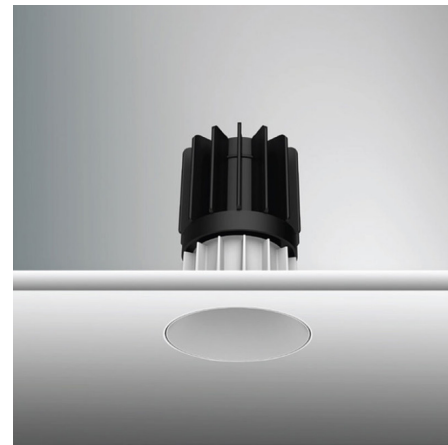

### Description

Experience the radiance of Luca 2.7 - a cutting-edge downlight that embodies its Latin namesake as the 'Bringer of Light', a testament to the latest advancements in cutting-edge lighting technology. Luca delivers high performance solutions designed to elevate hospitality, retail, commercial, and discerning residential spaces. Luca downlights distinguish themselves with precision optics and exceptional color rendering. TruColor RGBTW WIZ Pro compatibility seamlessly integrates into the wireless Wi-Fi control ecosystem. With the WIZ app, WIZ Pro Dashboard, smart wall controls and voice control, unlock the full potential of Luca's extensive color palette. The Luca Downlight series delivers captivating illumination across a wide spectrum, creating a visually engaging experience within any space. With its extensive range of design and installation options, Luca 2.7 is versatile for a wide array of new construction and remodel applications. Moreover, the compact form factor allows for installation in spaces with limited clearance. Pure Smart TruColor technology uses five channels of tunable LEDs, composed of RGBTW red, blue, green, and Tunable White (1500K-6500K), giving customers access to the warm glow of sunset (1500K-2400K golden hour) to the pure white light of the mid-day sun (5700K) and everything in between. TruColor RGBTW adds more than just decorative flexibility; it also helps to support a healthy Circadian Rhythm and well-being. Note: Required power supply and cable sold separately. Non-IC frame and IC housing for new construction applications sold separately.

### Specifications

REFLECTOR/BAFFLE COLOR	White
BODY FINISH	N/A
WATTAGE	14W
DIMMER	N/A
DIMENSIONS	2.93"W x 4.29"H
INTEGRATED LED MODULE	1 x LED/14W/24V LED