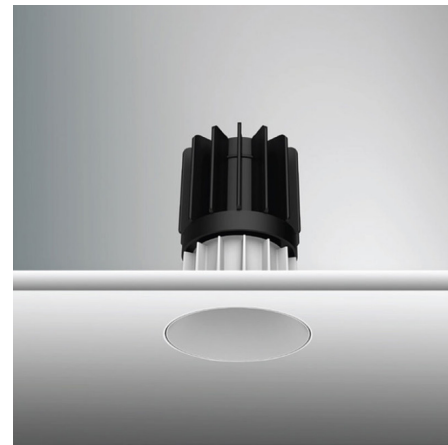

Specifications

REFLECTOR/BAFFLE COLOR	White
BODY FINISH	N/A
WATTAGE	14W
DIMMER	N/A
DIMENSIONS	2.93"W x 4.29"H
INTEGRATED LED MODULE	1 x LED/14W/24V LED

Technical Information

APERTURE SHAPE	Round
HOUSING HEIGHT	4.5"
HOUSING TYPE	Remodel NON IC
CEILING TYPE	Drywall Trimless/Flush
FUNCTION	Downlight
LAMP LIFE	50000 hours
BEAM ANGLE	20°
COLOR RENDERING	92 CRI
LAMP COLOR	RGB+White
LUMENS/WATT	45.79
LUMINOUS FLUX	641 lumens

Shown in white