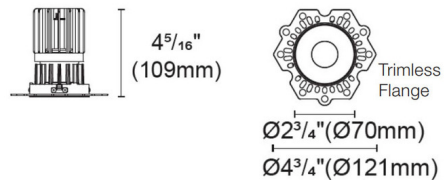

### Specifications

REFLECTOR/BAFFLE COLOR	White
BODY FINISH	N/A
WATTAGE	14W
DIMMER	N/A
DIMENSIONS	2.93"W x 4.29"H
INTEGRATED LED MODULE	1 x LED/14W/24V LED

### Technical Information

APERTURE SHAPE	Round
HOUSING HEIGHT	4.5"
HOUSING TYPE	Remodel NON IC
CEILING TYPE	Drywall Trimless/Flush
FUNCTION	Downlight
LAMP LIFE	50000 hours
BEAM ANGLE	20°
COLOR RENDERING	92 CRI
LAMP COLOR	RGB+White
LUMENS/WATT	45.79
LUMINOUS FLUX	641 lumens

Shown in white

Round Trimless

CLICK TO VIEW PRODUCT

Notes: