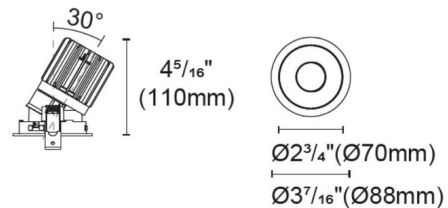

Specifications

REFLECTOR/BAFFLE COLOR	White
BODY FINISH	White
WATTAGE	14W
DIMMER	N/A
DIMENSIONS	2.93"W x 4.33"H
INTEGRATED LED MODULE	1 x LED/14W/24V LED

Technical Information

APERTURE SHAPE	Round
HOUSING HEIGHT	4.5"
HOUSING TYPE	Remodel NON IC
CEILING TYPE	Drywall with Trim
FUNCTION	Adjustable Accent
LAMP LIFE	50000 hours
BEAM ANGLE	20°
COLOR RENDERING	92 CRI
LAMP COLOR	RGB+White
LUMENS/WATT	45.79
LUMINOUS FLUX	641 lumens

Shown in white / white

Round Trim

CLICK TO VIEW PRODUCT

Notes: