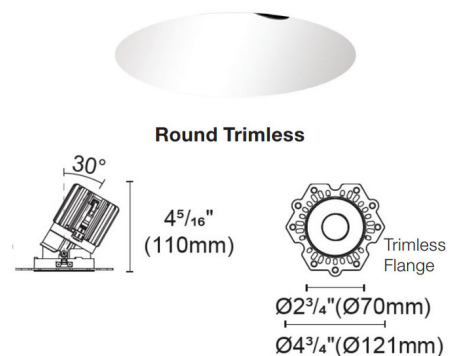

Specifications

REFLECTOR/BAFFLE COLOR	White
BODY FINISH	N/A
WATTAGE	14W
DIMMER	N/A
DIMENSIONS	2.93"W x 4.33"H
INTEGRATED LED MODULE	1 x LED/14W/24V LED

Technical Information

APERTURE SHAPE	Round
HOUSING HEIGHT	4.5"
HOUSING TYPE	Remodel NON IC
CEILING TYPE	Drywall Trimless/Flush
FUNCTION	Adjustable Accent
LAMP LIFE	50000 hours
BEAM ANGLE	20°
COLOR RENDERING	92 CRI
LAMP COLOR	RGB+White
LUMENS/WATT	45.79
LUMINOUS FLUX	641 lumens

Shown in white

CLICK TO VIEW PRODUCT

Notes: