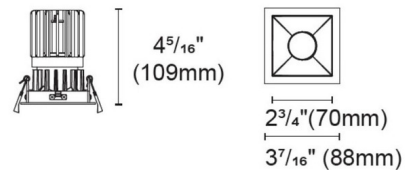

CLICK TO VIEW PRODUCT

Notes: