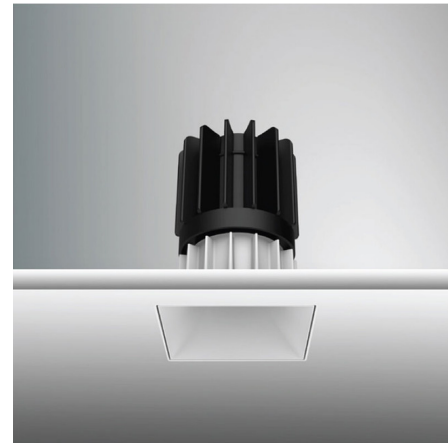

Specifications

REFLECTOR/BAFFLE COLOR	White
BODY FINISH	N/A
WATTAGE	14W
DIMMER	N/A
DIMENSIONS	2.93"W x 4.29"H
INTEGRATED LED MODULE	1 x LED/14W/24V LED

Technical Information

APERTURE SHAPE	Square
HOUSING HEIGHT	4.5"
HOUSING TYPE	Remodel NON IC
CEILING TYPE	Drywall Trimless/Flush
FUNCTION	Downlight
LAMP LIFE	50000 hours
BEAM ANGLE	20°
COLOR RENDERING	92 CRI
LAMP COLOR	RGB+White
LUMENS/WATT	45.79
LUMINOUS FLUX	641 lumens

Shown in white