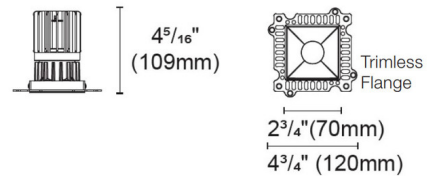

### Specifications

REFLECTOR/BAFFLE COLOR	White
BODY FINISH	N/A
WATTAGE	14W
DIMMER	N/A
DIMENSIONS	2.93"W x 4.29"H
INTEGRATED LED MODULE	1 x LED/14W/24V LED

### Technical Information

APERTURE SHAPE	Square
HOUSING HEIGHT	4.5"
HOUSING TYPE	Remodel NON IC
CEILING TYPE	Drywall Trimless/Flush
FUNCTION	Downlight
LAMP LIFE	50000 hours
BEAM ANGLE	20°
COLOR RENDERING	92 CRI
LAMP COLOR	RGB+White
LUMENS/WATT	45.79
LUMINOUS FLUX	641 lumens

Shown in white

Square Trimless

CLICK TO VIEW PRODUCT

Notes: