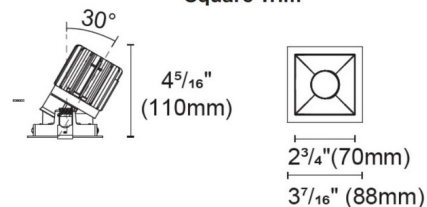

CLICK TO VIEW PRODUCT

Notes: