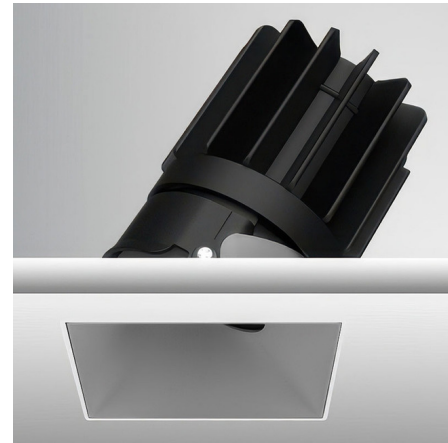

Specifications

REFLECTOR/BAFFLE COLOR	Haze Satin Silver
BODY FINISH	N/A
WATTAGE	14W
DIMMER	N/A
DIMENSIONS	2.93"W x 4.33"H
INTEGRATED LED MODULE	1 x LED/14W/24V LED

Technical Information

APERTURE SHAPE	Square
HOUSING HEIGHT	4.5"
HOUSING TYPE	Remodel NON IC
CEILING TYPE	Drywall Trimless/Flush
FUNCTION	Adjustable Accent
LAMP LIFE	50000 hours
BEAM ANGLE	20°
COLOR RENDERING	92 CRI
LAMP COLOR	RGB+White
LUMENS/WATT	45.79
LUMINOUS FLUX	641 lumens

Shown in haze satin silver