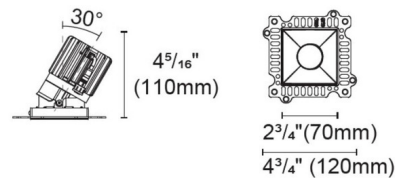

CLICK TO VIEW PRODUCT

Notes: