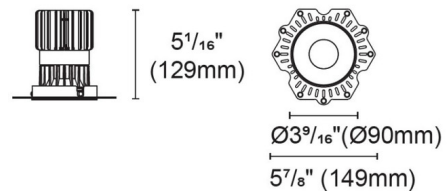

Lightology

lightology.com
866-954-4489
04-04-26

Project: _____
 Company: _____
 Location: _____ Fixture Type: _____
 SPEC #: **EDG1373409**
 Approved On: _____ Approved By: _____

Luca 3.5 inch Round TruColor RGBTW 24V Trimless Fixed Downlight By PureEdge Lighting

Specifications

REFLECTOR/BAFFLE COLOR	White
BODY FINISH	N/A
WATTAGE	14W
DIMMER	N/A
DIMENSIONS	3.56"W x 5.07"H
INTEGRATED LED MODULE	1 x LED/14W/24V LED

Technical Information

APERTURE SHAPE	Round
HOUSING HEIGHT	4.5"
HOUSING TYPE	Remodel NON IC
CEILING TYPE	Drywall Trimless/Flush
FUNCTION	Downlight
LAMP LIFE	50000 hours
BEAM ANGLE	20°
COLOR RENDERING	92 CRI
LAMP COLOR	RGB+White
LUMENS/WATT	50.00
LUMINOUS FLUX	700 lumens

Shown in white

Round Trimless

CLICK TO VIEW PRODUCT

Notes: