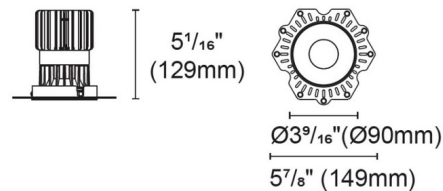

Specifications

REFLECTOR/BAFFLE COLOR	White
BODY FINISH	N/A
WATTAGE	14W
DIMMER	N/A
DIMENSIONS	3.56"W x 5.07"H
INTEGRATED LED MODULE	1 x LED/14W/24V LED

Technical Information

APERTURE SHAPE	Round
HOUSING HEIGHT	4.5"
HOUSING TYPE	Remodel NON IC
CEILING TYPE	Drywall Trimless/Flush
FUNCTION	Downlight
LAMP LIFE	50000 hours
BEAM ANGLE	20°
COLOR RENDERING	92 CRI
LAMP COLOR	RGB+White
LUMENS/WATT	50.00
LUMINOUS FLUX	700 lumens

Shown in white

Round Trimless

CLICK TO VIEW PRODUCT

Notes: