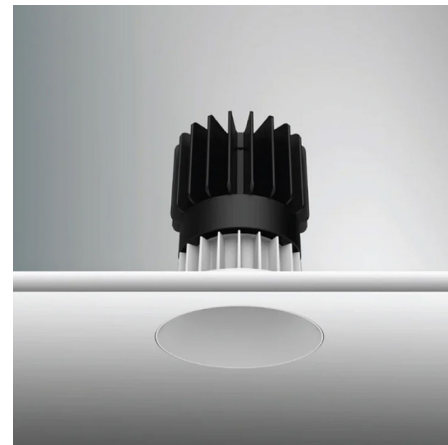

Specifications

REFLECTOR/BAFFLE COLOR	White
BODY FINISH	N/A
WATTAGE	14W
DIMMER	N/A
DIMENSIONS	3.56"W x 5.07"H
INTEGRATED LED MODULE	1 x LED/14W/24V LED

Technical Information

APERTURE SHAPE	Round
HOUSING HEIGHT	4.5"
HOUSING TYPE	Remodel NON IC
CEILING TYPE	Drywall Trimless/Flush
FUNCTION	Downlight
LAMP LIFE	50000 hours
BEAM ANGLE	20°
COLOR RENDERING	92 CRI
LAMP COLOR	RGB+White
LUMENS/WATT	50.00
LUMINOUS FLUX	700 lumens

Shown in white