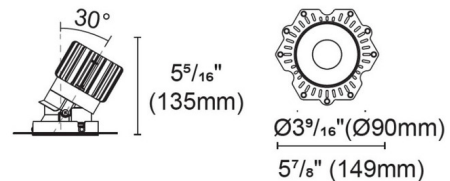

Specifications

REFLECTOR/BAFFLE COLOR	White
BODY FINISH	N/A
WATTAGE	14W
DIMMER	N/A
DIMENSIONS	3.56"W x 5.31"H
INTEGRATED LED MODULE	1 x LED/14W/24V LED

Technical Information

APERTURE SHAPE	Round
HOUSING HEIGHT	4.5"
HOUSING TYPE	Remodel NON IC
CEILING TYPE	Drywall Trimless/Flush
FUNCTION	Adjustable Accent
LAMP LIFE	50000 hours
BEAM ANGLE	20°
COLOR RENDERING	92 CRI
LAMP COLOR	RGB+White
LUMENS/WATT	50.00
LUMINOUS FLUX	700 lumens

Shown in white

Round Trimless

CLICK TO VIEW PRODUCT

Notes: