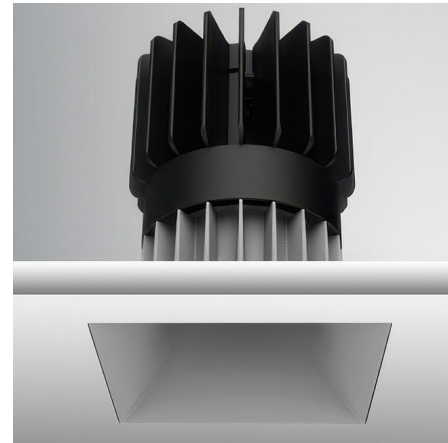

Specifications

REFLECTOR/BAFFLE COLOR	Haze Satin Silver
BODY FINISH	N/A
WATTAGE	14W
DIMMER	N/A
DIMENSIONS	3.56"W x 5"H
INTEGRATED LED MODULE	1 x LED/14W/24V LED

Technical Information

APERTURE SHAPE	Square
HOUSING HEIGHT	4.5"
HOUSING TYPE	Remodel NON IC
CEILING TYPE	Drywall Trimless/Flush
FUNCTION	Downlight
LAMP LIFE	50000 hours
BEAM ANGLE	20°
COLOR RENDERING	92 CRI
LAMP COLOR	RGB+White
LUMENS/WATT	50.00
LUMINOUS FLUX	700 lumens

Shown in haze satin silver