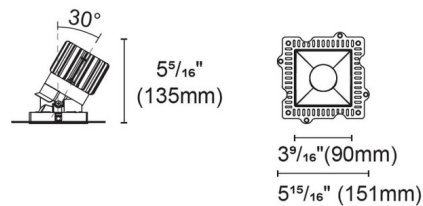

CLICK TO VIEW PRODUCT

Notes: