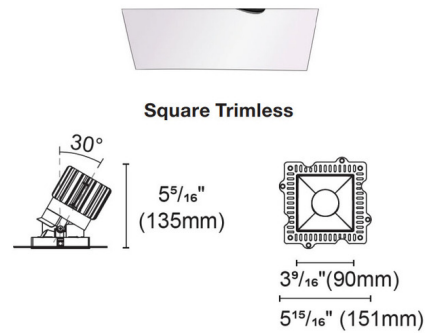

CLICK TO VIEW PRODUCT

Notes: