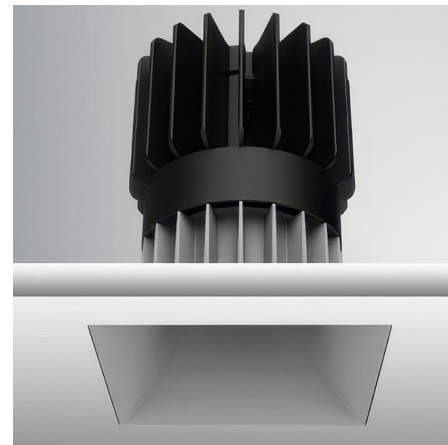

Specifications

REFLECTOR/BAFFLE COLOR	Haze Satin Silver
BODY FINISH	N/A
WATTAGE	14W
DIMMER	N/A
DIMENSIONS	3.56"W x 5"H
INTEGRATED LED MODULE	1 x LED/14W/24V LED

Technical Information

APERTURE SHAPE	Square
HOUSING HEIGHT	4.5"
HOUSING TYPE	Remodel NON IC
CEILING TYPE	Drywall Trimless/Flush
FUNCTION	Downlight
LAMP LIFE	50000 hours
BEAM ANGLE	20°
COLOR RENDERING	92 CRI
LAMP COLOR	RGB+White
LUMENS/WATT	50.00
LUMINOUS FLUX	700 lumens

Shown in haze satin silver